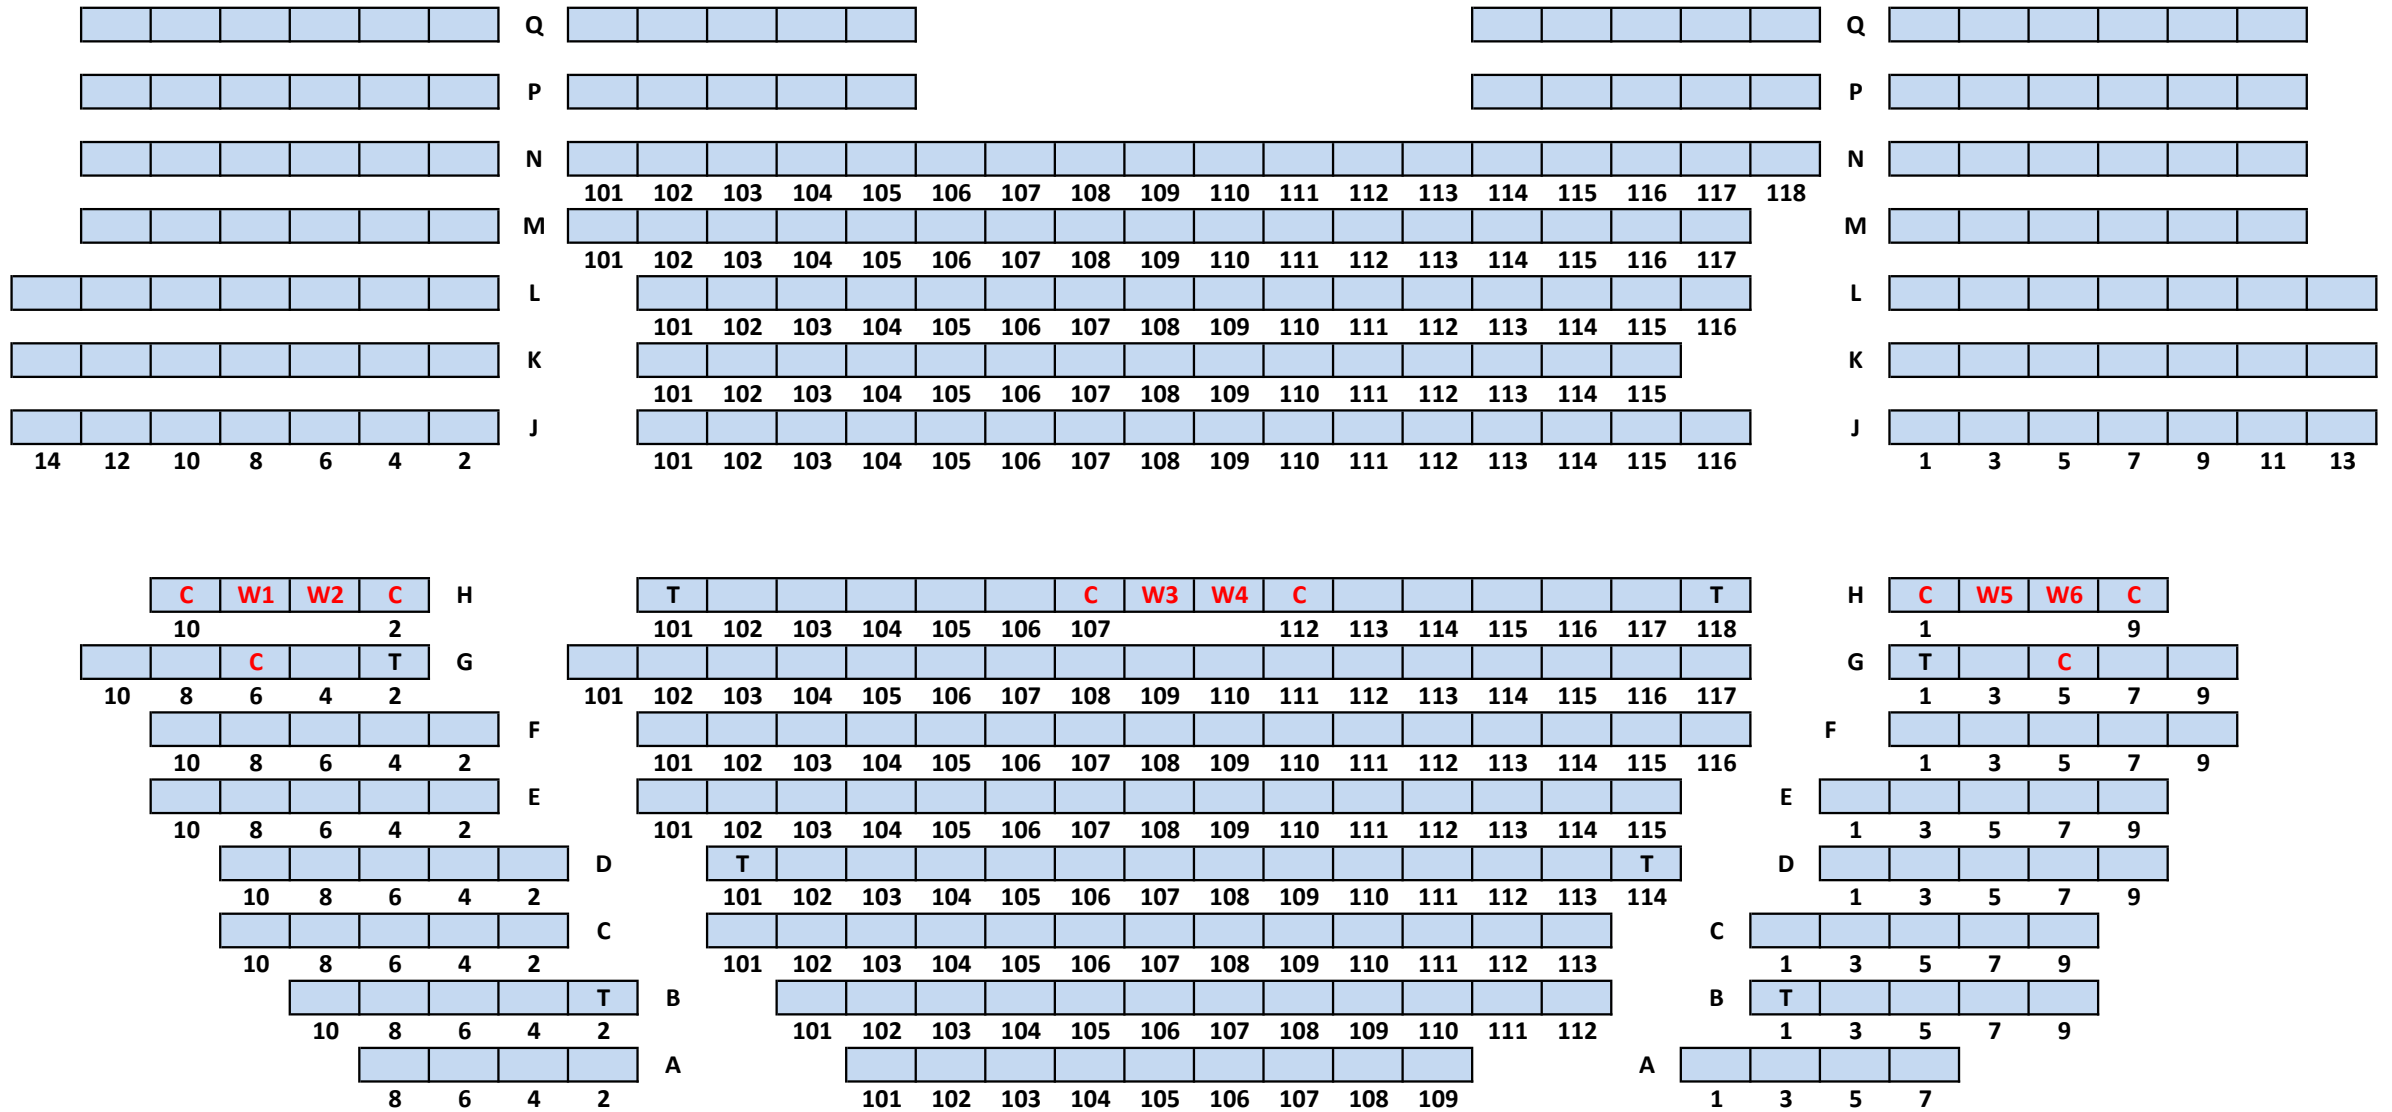

Robert C. Ritchie Auditorium at The Huntington

Seating Chart

W = wheelchair spot; no seat. If you release this spot per ADA ticketing guidelines, you need a portable chair.
 C = companion seat; required to hold
 T = transfer arm; not required to hold